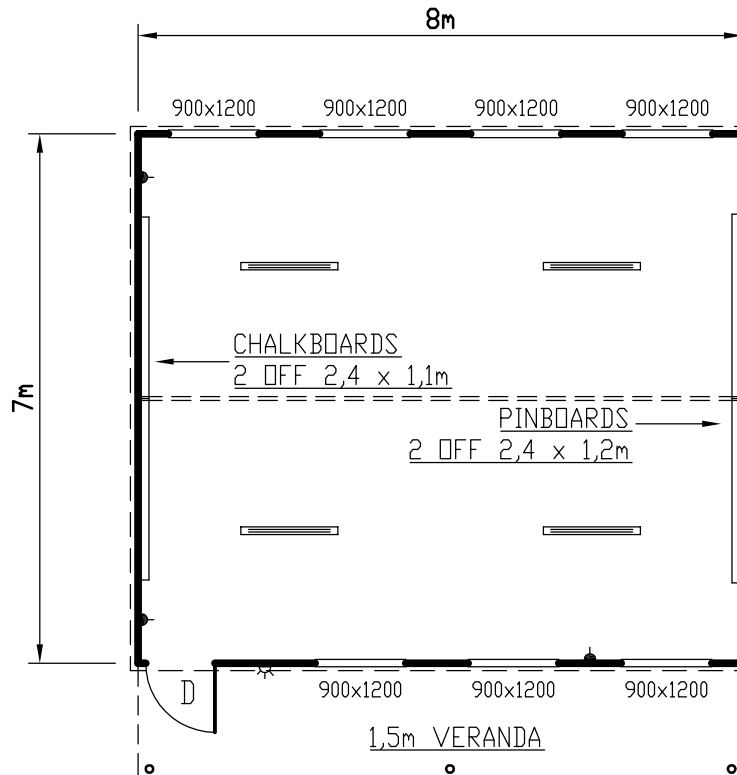

LEFT ELEVATION

FRONT ELEVATION

PLAN
56m²

FABRICATED STEEL MFG CO. (PTY) LTD.

FAST SPACE MOBILES
SINGLE CLASSROOM
7 x 8m x (2,4/2,7m) HIGH
PLAN

A4-22790-2

SCALE
1 : 100

JOB
T